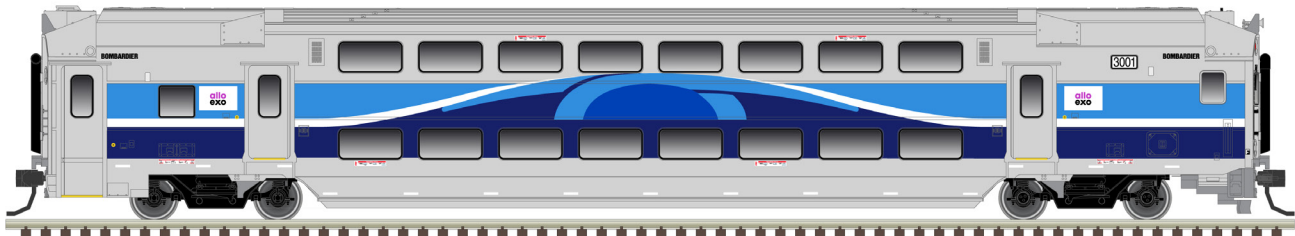

Product Info: <http://shop.atlasrr.com/d-707-ho-n-modern-commuter-cars.aspx>

ATLAS MASTER® HO & N COMMUTER TRAIN SINGLE PACKS - EXO

MULTI-LEVEL CAB CAR FEATURES:

- Illuminated directional LED headlight/ditchlights and red marker lights
- Interior includes seat details and LED illumination
- Provision for mounting a speaker
- Separately applied air horn, antenna, lift lugs, end barriers, and rubber diaphragms
- Free-rolling metal wheels

MULTI-LEVEL TRAILER CARS FEATURES:

- Interior includes seat details and LED illumination
- Separately applied lift lugs, end barriers, and rubber diaphragms
- Free-rolling metal wheels

**NEW
PAINT
SCHEMES**

Multi-Level Cab Car - Exo (Patch)