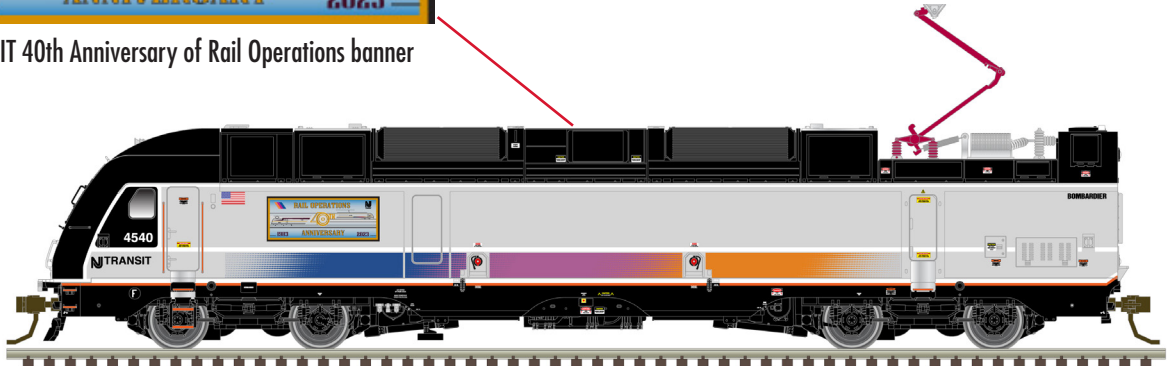

ATLAS MASTER® HO & N ALP-45DP LOCOMOTIVE - 100th ANNIVERSARY

The ALP-45DP is a “dual mode” locomotive, capable of drawing power from either overhead electrical wires or its own pair of 12-cylinder Caterpillar diesel engines. These flexible locomotives were designed to provide a one-seat commute from NJ TRANSIT’s various diesel-only lines into the electrified territory that leads to New York City’s Penn Station. This fulfills the requirement of not operating diesels through the North River Tunnels and within the subterranean Penn Station complex. Produced by Bombardier Transportation in Kassel, Germany, the first ALP-45DP locomotive entered service on NJ TRANSIT on May 30, 2012.

**NEW
PAINT
SCHEMES**

ALP-45A Locomotive - NJ TRANSIT

ALP-45DP Locomotive - NJ TRANSIT First Responders

NJ TRANSIT 40th Anniversary of Rail Operations banner

NJ TRANSIT First Responders banner

ALP-45A Locomotive - NJ TRANSIT 40th Anniversary of Rail Operations