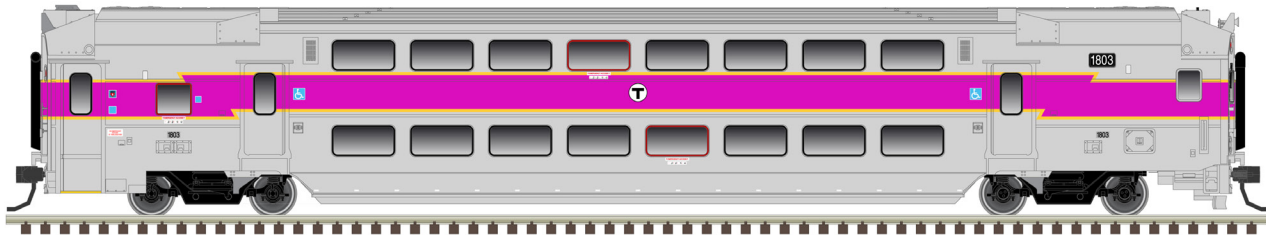

PRE-ORDER ANNOUNCEMENTS - EXTENDED DEADLINE

GUARANTEED PRE-ORDER DUE DATE: FRIDAY DECEMBER 29TH 2023

HO SCALE

ATLAS HO & N MODERN COMMUTER TRAINS

N SCALE

Product Info: <http://shop.atlasrr.com/d-707-ho-n-modern-commuter-cars.aspx>

ATLAS MASTER® HO & N COMMUTER TRAIN SINGLE & 3-PACKS - MBTA

MULTI-LEVEL CAB CAR FEATURES:

- Illuminated directional LED headlight/ditchlights and red marker lights
- Interior includes seat details and LED illumination
- Provision for mounting a speaker
- Separately applied air horn, antenna, lift lugs, end barriers, and rubber diaphragms
- Free-rolling metal wheels

MULTI-LEVEL TRAILER CARS FEATURES:

- Interior includes seat details and LED illumination
- Separately applied lift lugs, end barriers, and rubber diaphragms
- Free-rolling metal wheels

Multi-Level Cab Car - MBTA