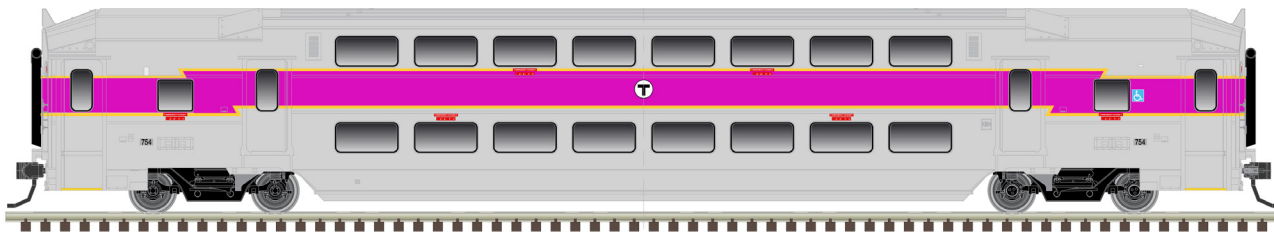

Multi-Level Trailer - MBTA

ATLAS MASTER® HO MULTI-LEVEL SINGLES

ESTIMATED ARRIVAL: 3rd Quarter 2024 Arrival

ORDER IN PIECES	ITEM	ROAD NAME	ROAD #	COLOR	MSRP / UNIT
CAB CAR - NEW ROAD NUMBERS					
	20 007 383	MBTA	1803	Silver/Purple/Yellow/White	$124.95
	20 007 384	MBTA	1815	Silver/Purple/Yellow/White	$124.95
MULTI-LEVEL TRAILER - NEW ROAD NUMBERS					
	20 007 397	MBTA	754	Silver/Purple/Yellow/White	$109.95
	20 007 398	MBTA	768	Silver/Purple/Yellow/White	$109.95
	20 007 399	MBTA	772	Silver/Purple/Yellow/White	$109.95
	20 007 400	MBTA	776	Silver/Purple/Yellow/White	$109.95
TOTAL PIECES ORDERED					

Copyright MBTA 2023. Officially licensed by the MBTA.

Atlas Model Railroad Co., Inc. • 378 Florence Ave., Hillside, NJ 07205 • USA • ph: 908-687-0880 • fax: 908-687-8857 • shop.atlasrr.com