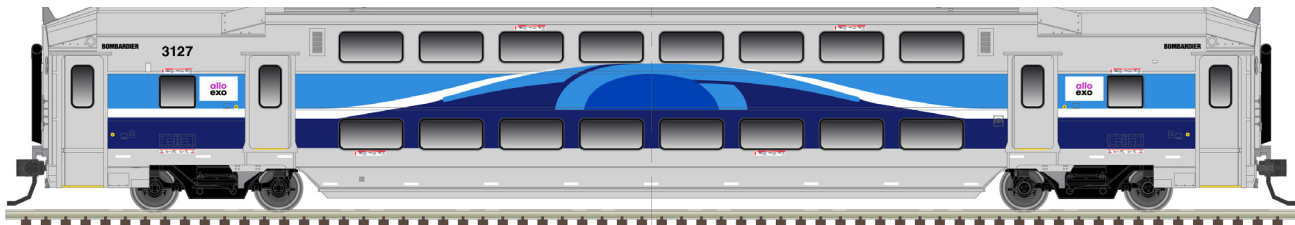

Multi-Level Trailer - Exo (Patch)