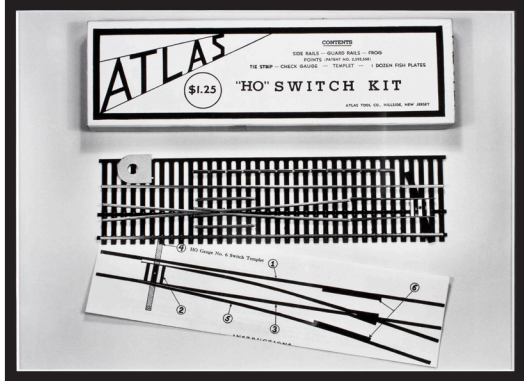

ATLAS ARCHIVAL PHOTOGRAPHS

Early prototype of the Atlas HO Switch Kit